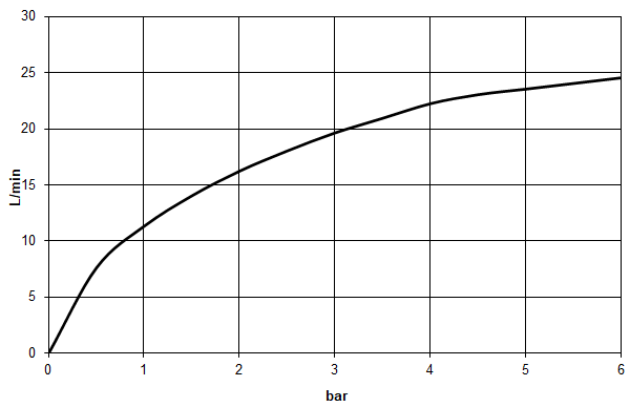

Single-lever bath mixer with stand pipe for free-standing assembly with hand shower set - Chrome

TARA

25 863 661

Fits: TARA, META

- spout: circular, air-enriched flow
- max. flow 19.5 l/min at 3 bar flow pressure
- Hand shower: COMPACT RAIN, max. flow rate 6.8 l/min (at 3 bar)
- bar-type hand shower with anti-scale system
- pivotable spout 360°
- 281mm projection
- wall bracket
- automatic bath/shower diverter
- total height 1031 - 1101 mm
- stand pipe height 565 - 635 mm
- height up to aerator 899 – 969 mm
- slide-on rosettes Ø 135 mm
- metal shower hose 1250mm with integrated anti-twist protection
- WRAS 2001027

Required miscellaneous

Concealed floor mounting -

35 945 970 90

- max. recess depth 150 mm
- min. recess depth 80 mm

Flow rate chart

Certificates

IAPMO_4976 (5). Belgaqua_19_77_27. WRAS_2001027. LGA_29727.

Single-lever bath mixer with stand pipe for free-standing assembly with hand shower set - Chrome