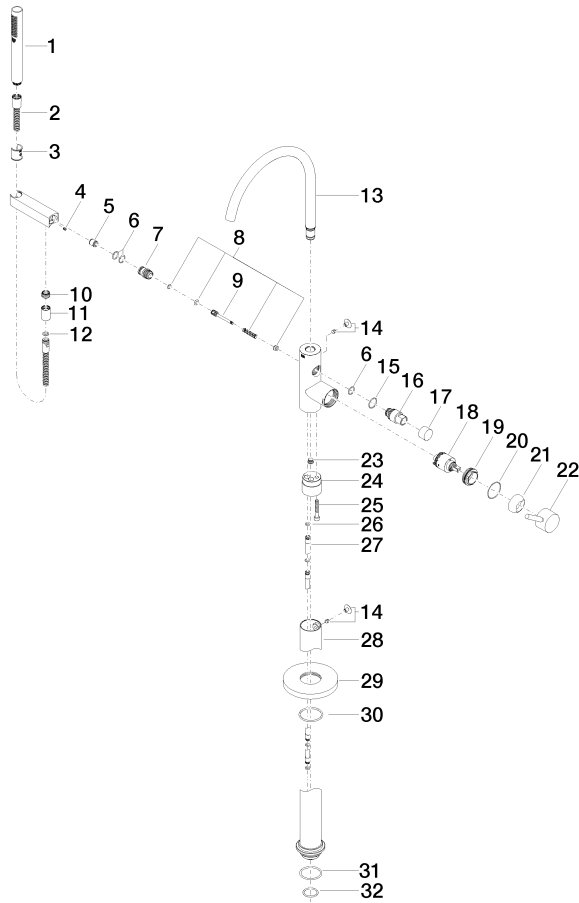

TARA

25 863 661

Single-lever bath mixer with stand pipe for free-standing assembly with hand shower set - Chrome

TARA

25 863 661

Spare parts list

| No. | Item Number | Name | Quantity used | Delivery time |
|-----|--------------------|--|---------------|---------------|
| 1 | 90 12 11 140 30-00 | shower | 1 | 10 |
| 2 | 90 30 02 072 00-00 | Metal shower hose 1/2" x 3/8" x 1250 mm - Chrome | 1 | 10 |
| 3 | 09 18 40 118 90 | sleeve | 1 | 2 |
| 4 | 09 31 11 058 90 | pin | 1 | 2 |
| 5 | 90 23 01 141 00 90 | back-flow preventer | 1 | 2 |
| 6 | 90 14 10 010 00 90 | seal | 3 | 2 |
| 7 | 09 24 03 153 20-00 | nipple | 1 | 10 |
| 8 | 90 16 02 023 00 90 | spring | 1 | 2 |
| 9 | 09 31 09 102 20-00 | pull-rod | 1 | 10 |
| 10 | 09 24 03 069 90 | nipple | 1 | 2 |
| 11 | 90 21 02 069 00-00 | cover | 1 | 10 |
| 12 | 90 14 20 026 00 90 | seal | 1 | 2 |
| 13 | 90 28 22 327 01-00 | spout | 1 | 10 |
| 14 | 04 31 20 036 00 90 | plug | 2 | 2 |
| 15 | 09 14 10 112 90 | seal | 1 | 2 |
| 16 | 09 21 34 081 20-00 | nipple | 1 | 10 |
| 17 | 09 20 88 002-00 | handle | 1 | 10 |
| 18 | 90 15 05 039 00 90 | cartridge | 1 | 2 |
| 19 | 09 24 04 298 90 | nut | 1 | 2 |
| 20 | 09 14 10 037 90 | seal | 1 | 2 |
| 21 | 09 28 30 036-00 | cover | 1 | 10 |
| 22 | 90 20 66 005 00-00 | handle | 1 | 10 |
| 23 | 04 31 20 039 11 90 | plug | 1 | 2 |
| 24 | 09 24 03 152 20-00 | adaptor | 1 | 10 |
| 25 | 09 30 30 111 90 | screw | 1 | 2 |
| 26 | 09 14 10 139 90 | seal | 2 | 2 |
| 27 | 04 28 22 025 00 90 | connection | 2 | 2 |
| 28 | 04 28 22 030 00-00 | pipe | 1 | 10 |
| 29 | 09 27 88 007-00 | rosette | 1 | 10 |
| 30 | 90 14 10 129 00 90 | seal | 1 | 2 |
| 31 | 09 14 10 084 90 | seal | 1 | 2 |
| 32 | 09 14 10 018 90 | seal | 1 | 2 |